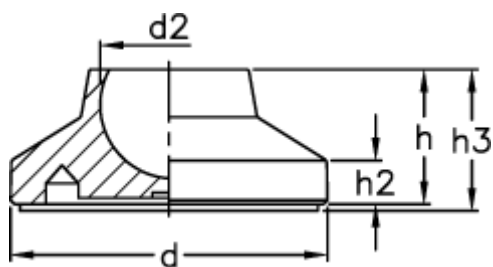

Data Sheet

Article number: 2310340231

Description: E+G With no-slip disc
LS.A-40-14-AS

Measures

| | |
|--------------|---------|
| D | = 40 |
| d2 | = 14 |
| h | = 17 |
| h2 | = 5.5 |
| h3 | = 20 |
| Max load (N) | = 10000 |